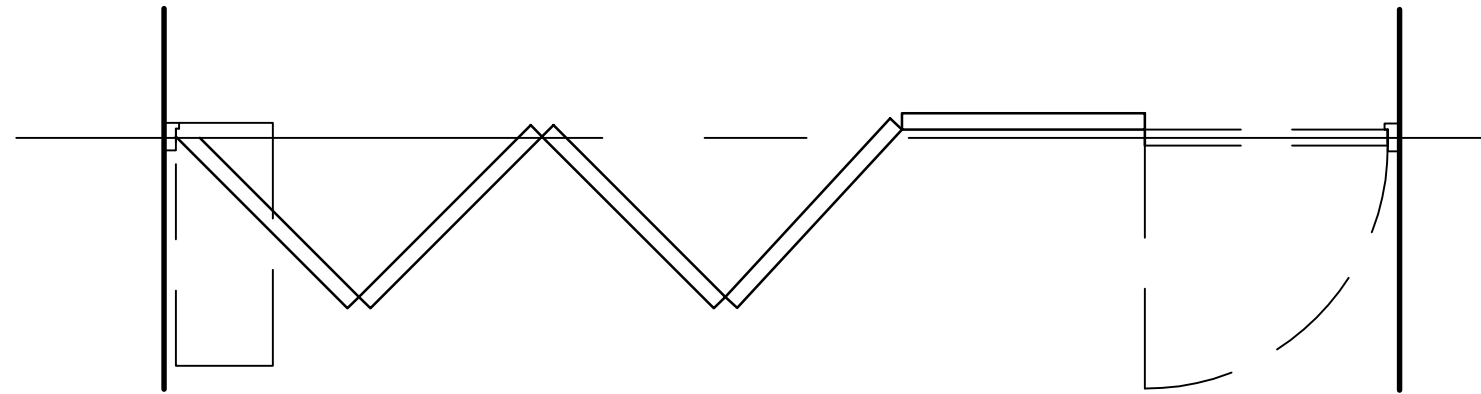

STACKING OPTIONS - TYPE 200

1. END FOLD - SINGLE.

2. END FOLD - BI-PARTING

NOTE: END FOLD ONLY AVAILABLE FLOOR SUPPORTED

LONDONWALL
London Wall Design Ltd
Tel : +44 (0) 20 8391 8750
www.londonwall.co.uk
E-Mail : Sales@londonwall.co.uk
DRG. NO.: SL - 204