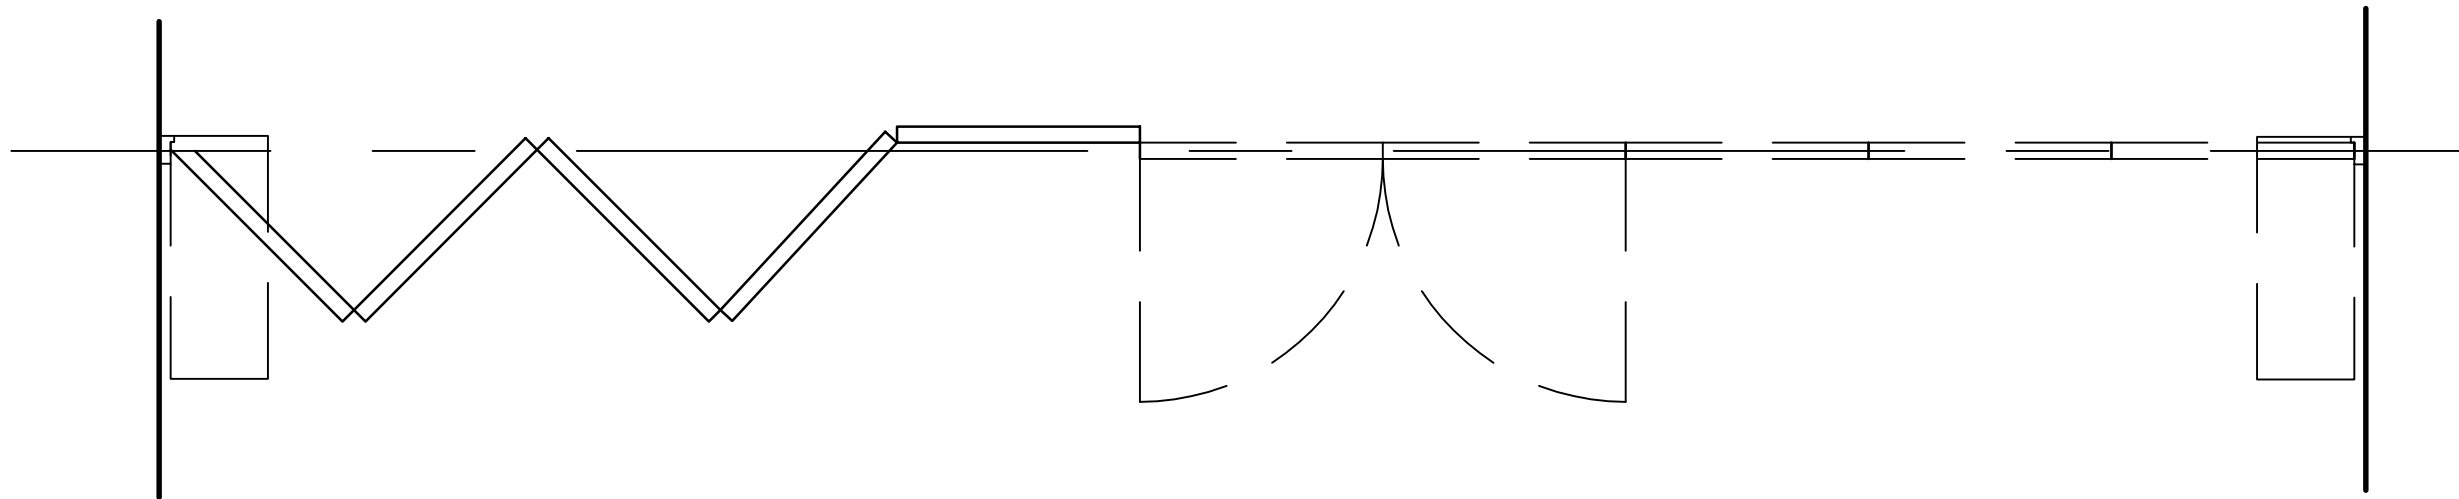

STACKING OPTIONS - TYPE 200

1. END FOLD - SINGLE.

2. END FOLD - BI-PARTING

NOTE: END FOLD ONLY AVAILABLE FLOOR SUPPORTED

LONDONWALL
London Wall Design Ltd
Tel : +44 (0) 20 8391 8750
www.londonwall.co.uk
E-Mail : Sales@londonwall.co.uk
DRG. NO.: SL - 204